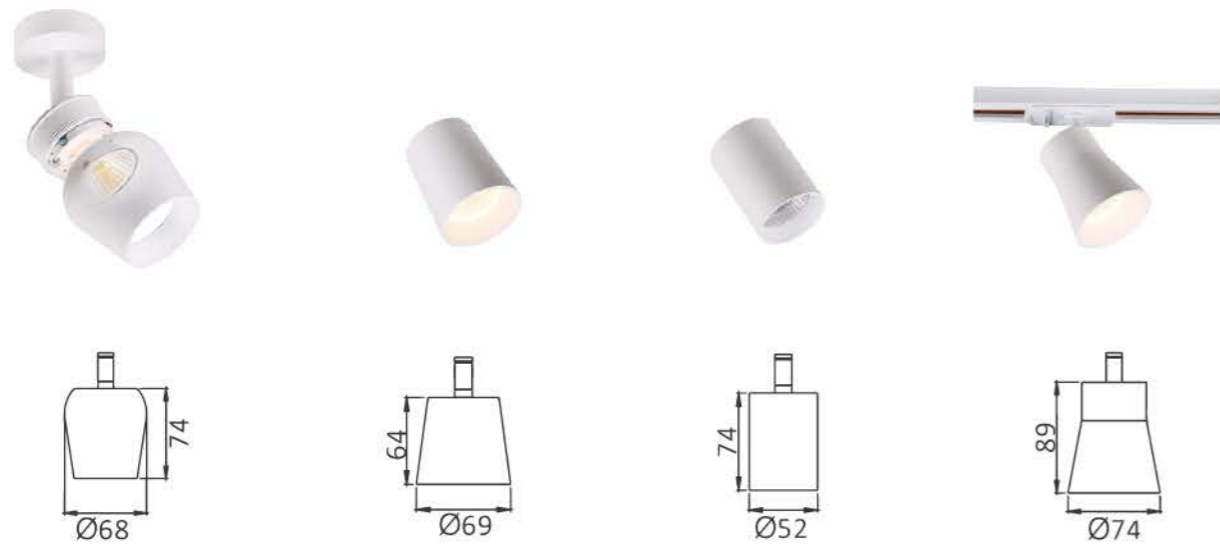

PL-SP046MD

Features

- Interchangeable frames and lens bring the wide variations
- Track or flush mount compatibilities
- Driver-free

LED	Power	Input Voltage	CCT	Optics
Bridgelux / CREE	8 W	AC 220 V	3000 / 4000 / 5000	15° / 25° / 38° / 60°