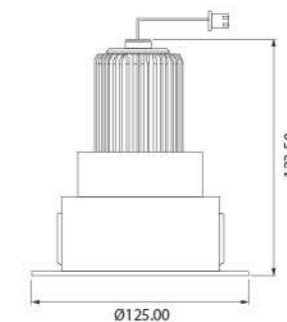

PL-RD1125K

LED	Diameter	Power	Height	Input Voltage	CCT	Optics
Bridgelux V10B	Ø 125 mm	13 W	123.5 mm	DC 37V, 350mA	2700 / 3000 / 4000 / 5000K	18° / 25° / 35°