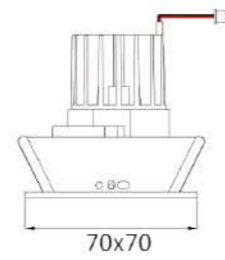

PL-DM5070S

Ø63x63

Cut-out
Ø 63mm

LED	Power	Input Voltage	CCT	Optics
Bridgelux / CREE	9 W	DC 36V 25mA	3000 / 4000 / 5000	15° / 25° / 38° / 60°