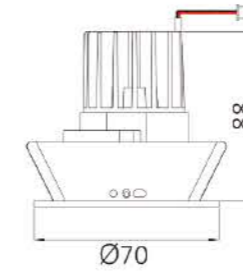

PL-DM4070D

Ø60.0

Cut-out
Ø 60mm

LED	Diameter	Power	Height	Input Voltage	CCT	Optics
Bridgelux / CREE	Ø 70 mm	9 W	88 mm	DC 36V 250mA	3000 / 4000 / 5000	18° / 25° / 35°