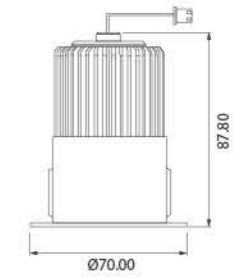

20-21

Ceiling Light

PL-DS1075B
PL-DS1092B

22-23

Downlight

| | |
|------------|-------|
| PL-DM4070D | 24-25 |
| PL-DM5093D | |
| PL-DM5125D | |
| PL-DM5070S | 26 |
| PL-DM5105S | |
| PL-DL111A | 27 |

PL-RD1070K

PL-RD1092K

| LED | Diameter | Power | Height | Input Voltage | CCT | Optics |
|----------------|-----------|-------|----------|----------------|----------------------------|-----------------|
| Bridgelux V10B | Ø 92.5 mm | 13 W | 108.5 mm | DC 37V, 350 mA | 2700 / 3000 / 4000 / 5000K | 18° / 25° / 35° |