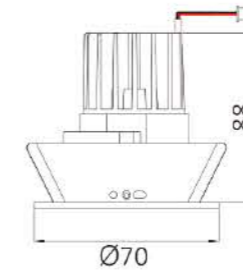

PL-DS1092B

Cut-out
Ø 76mm

Ø76.0

| LED | Diameter | Power | Height | Input Voltage | CCT | Optics |
|------------------|-----------|-------|--------|---------------|----------------|-----------------|
| Bridgelux / CREE | Ø 92.5 mm | 13 W | 58 mm | DC36V 350mA | 3000/4000/5000 | 18° / 24° / 36° |

Downlight

Features

- Series Product
- All parts removable, wide variations to be created with ease and fast
- Trimless kit / Driver box available
- Warm Dim Technology
- Custom color

PL-DM4070D

Ø60.0

Cut-out
Ø 60mm

PL-DM5093D

Ø60.0

Cut-out
Ø 60mm

| LED | Diameter | Power | Height | Input Voltage | CCT | Optics |
|------------------|----------|-------|--------|---------------|--------------------|-----------------------|
| Bridgelux / CREE | Ø 70 mm | 13 W | 88 mm | DC 36V 250mA | 3000 / 4000 / 5000 | 15° / 25° / 38° / 60° |